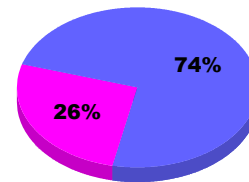

YTD Status Quo Clubs 2012-2013

Status Quo Clubs Compared to Status Quo Members

Legend: Status Quo Clubs (Cyan), Total Status Quo Members (Green)

MEMBERSHIP

**Membership Results
2012-2013**

**Membership
2011-2012**

Month	Net Memb Goal	Actual New Memb	Actual Dropped Memb	Gain/Loss of Memb	Gain/Loss of Memb
Jul/Aug/Sep	0	77	-62	15	-27
Totals	0	77	-62	15	-27

Membership Results 2012-2013

Goal, New, Dropped, Gain/Loss

Legend: Goal (Cyan), Actual (Green), Dropped (Yellow), Gain Loss (Magenta)

Comparison of Membership Gain/Loss

Current Year Compared to the Previous Year

Legend: Current Year (Cyan), Previous Year (Green)

Gender Comparison 2012-2013

Jul/Aug/Sep

Legend: Male (Blue), Female (Magenta)